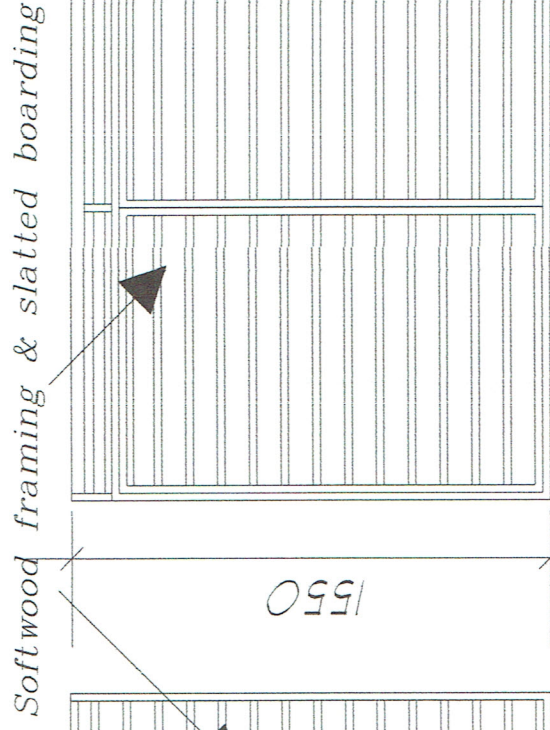

Galvanised SHS frame

Clear UPVC cladding

FRONT ELEVATION

REAR ELEVATION

SIDE ELEVATION

PLAN OF CYCLE STORE

PLAN OF BIN STORE

SIDE ELEVATION

FRONT ELEVATION

TITLE:
Standard Details of
Cycle & Bin Stores

CLIENT
Starburst Ltd.

SITE ADDRESS
Matrix Park, Swansea Enterprise Park,
Bon-y-Maen, Swansea.

SCALES:
1:25 @ A3

DRAWING NO.
222190/9

REV: