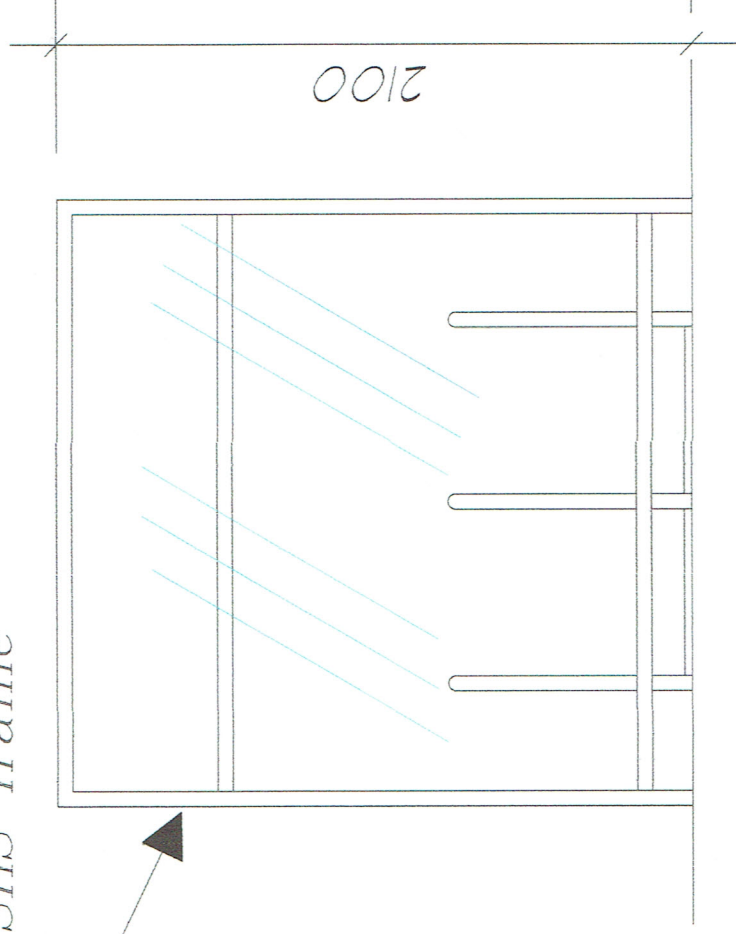

Galvanised SHS frame

Clear UPVC cladding

FRONT ELEVATION

REAR ELEVATION

SIDE ELEVATION

PLAN OF CYCLE STORE

PLAN OF BIN STORE

SIDE ELEVATION

FRONT ELEVATION

TITLE:
Standard Details of
Cycle & Bin Stores

CLIENT
Starburst Ltd.

SITE ADDRESS
Matrix Park, Swansea Enterprise Park,
Bon-y-Maen, Swansea.

SCALES:
1:25 @ A3

DRAWING NO.
222190/9

REV: