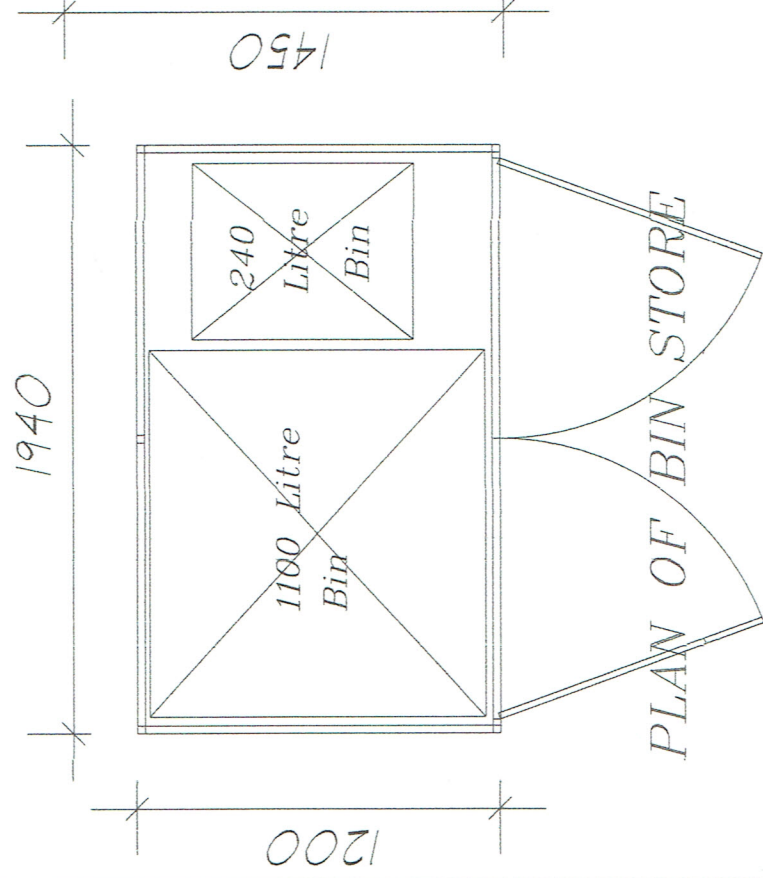

Galvanised SHS frame

Clear UPVC cladding

FRONT ELEVATION

REAR ELEVATION

SIDE ELEVATION

PLAN OF CYCLE STORE

PLAN OF BIN STORE

SIDE ELEVATION

FRONT ELEVATION

TITLE:
Standard Details of
Cycle & Bin Stores

CLIENT
Starburst Ltd.

SITE ADDRESS
Matrix Park, Swansea Enterprise Park,
Bon-y-Maen, Swansea.

SCALES:
1:25 @ A3

DRAWING NO.
222190/9

REV: