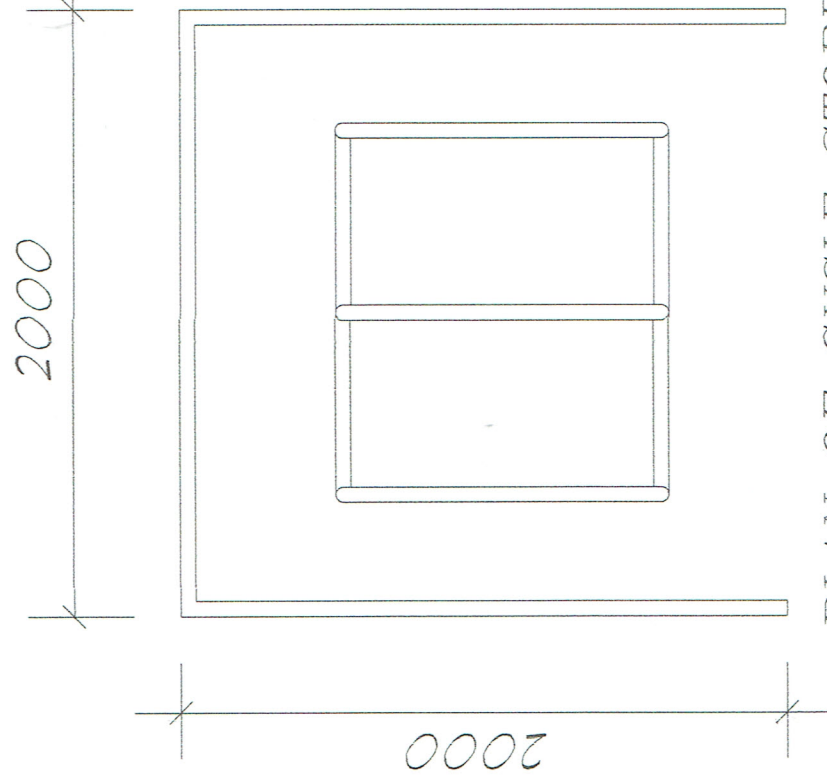

Galvanised SHS frame

Clear UPVC cladding

FRONT ELEVATION

REAR ELEVATION

SIDE ELEVATION

PLAN OF CYCLE STORE

PLAN OF BIN STORE

SIDE ELEVATION

FRONT ELEVATION

TITLE:
Standard Details of
Cycle & Bin Stores

CLIENT
Starburst Ltd.

SITE ADDRESS
Matrix Park, Swansea Enterprise Park,
Bon-y-Maen, Swansea.

SCALES:
1:25 @ A3

DRAWING NO.
222190/9

REV: