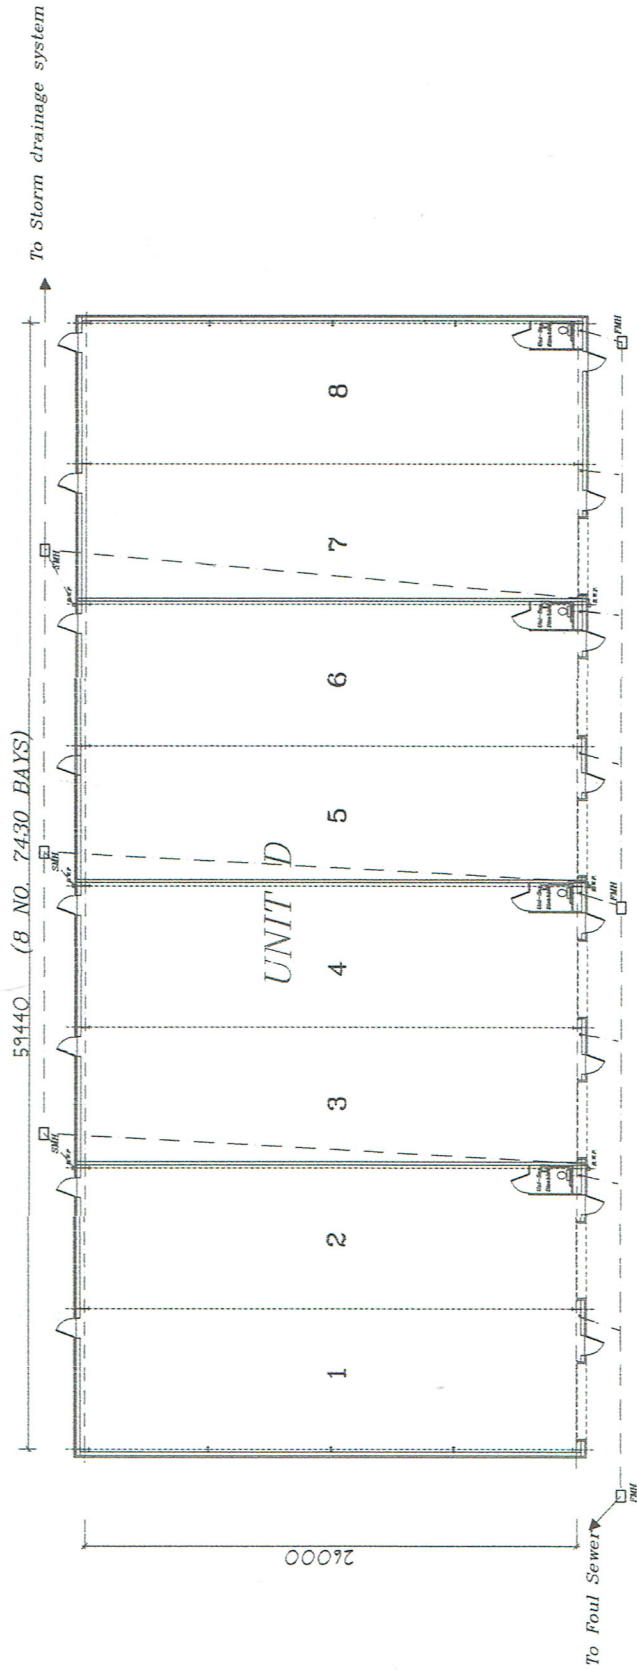

NORTH-WEST ELEVATION

SOUTH-EAST ELEVATION

NORTH-EAST & SOUTH-WEST ELEVATIONS

SECTION

LAYOUT PLAN

ROOF PLAN

TITLE:  
Proposed  
Industrial Units.

CLIENT  
Starburst Ltd.  
SITE ADDRESS  
Unit D, Matrix Park, Swansea Enterprise Park,  
Bon-y-Maen, Swansea.

SCALES:  
1:400 @ A3  
DRAWING NO.  
222190/8  
REV:  
A