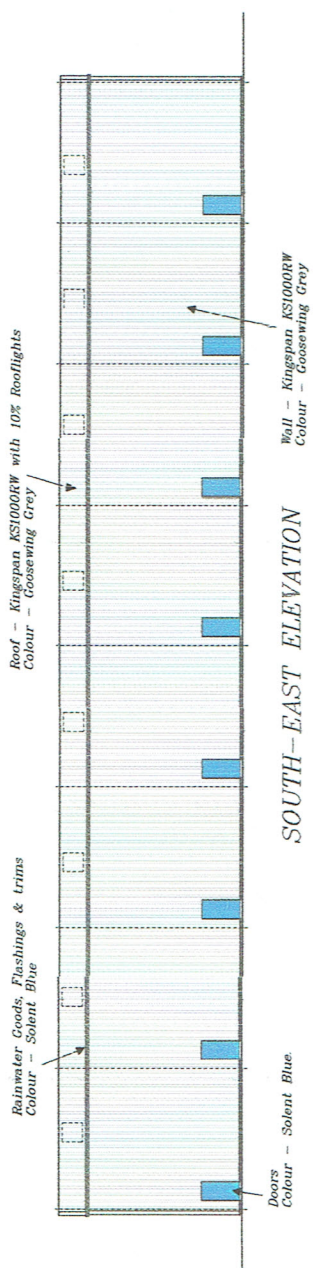

NORTH-WEST ELEVATION

SOUTH-EAST ELEVATION

NORTH-EAST & SOUTH-WEST ELEVATIONS

SECTION

LAYOUT PLAN

ROOF PLAN

TITLE:  
Proposed  
Industrial Units.

CLIENT  
Starburst Ltd.  
SITE ADDRESS  
Unit D, Matrix Park, Swansea Enterprise Park,  
Bon-y-Maen, Swansea.

SCALES:  
1:400 @ A3  
DRAWING NO.  
222190/8  
REV:  
A