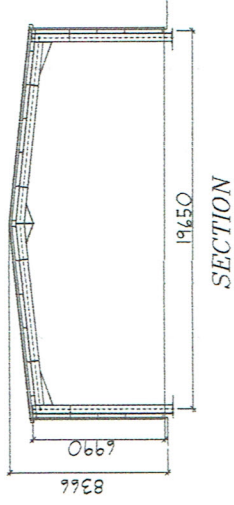

SOUTH-EAST ELEVATION

NORTH-WEST ELEVATION

ROOF PLAN

LAYOUT PLAN

SOUTH-WEST ELEVATION

SECTION

NORTH-EAST ELEVATION

TITLE:
Proposed
Industrial Units.

CLIENT
Starburst Ltd.
SITE ADDRESS
Unit C, Matrix Park, Swansea Enterprise Park,
Bon-y-Maen, Swansea.

SCALES:
1:400 @ A3
DRAWING NO.
222190/7
REV.