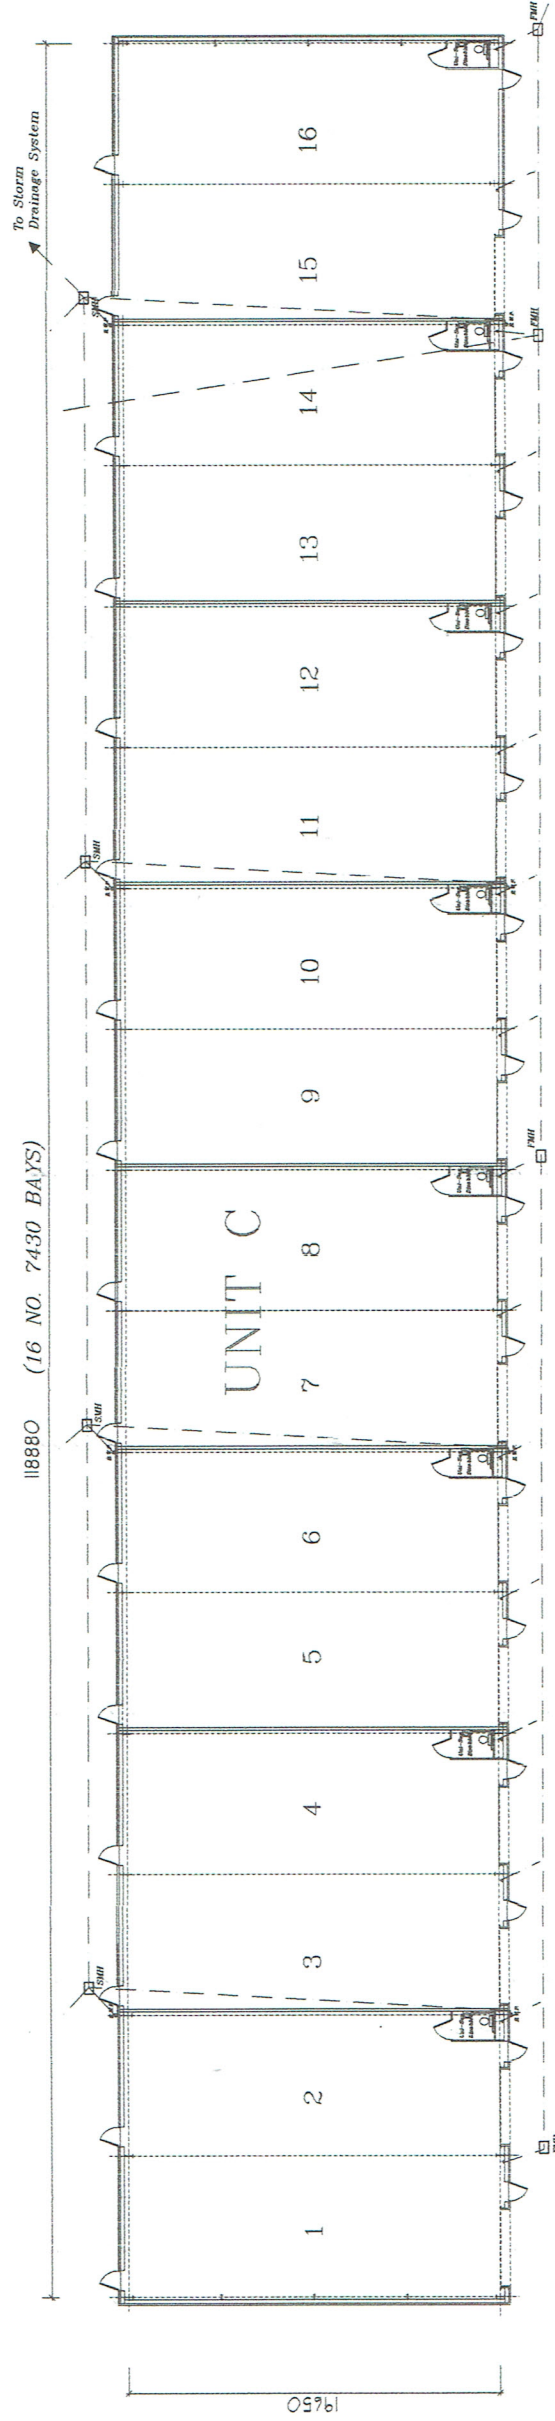

SOUTH-EAST ELEVATION

NORTH-WEST ELEVATION

ROOF PLAN

LAYOUT PLAN

SOUTH-WEST ELEVATION

SECTION

NORTH-EAST ELEVATION

TITLE:
Proposed
Industrial Units.

CLIENT
Starburst Ltd.
SITE ADDRESS
Unit C, Matrix Park, Swansea Enterprise Park,
Bon-y-Maen, Swansea.

SCALES:
1:400 @ A3
DRAWING NO.
222190/7
REV.