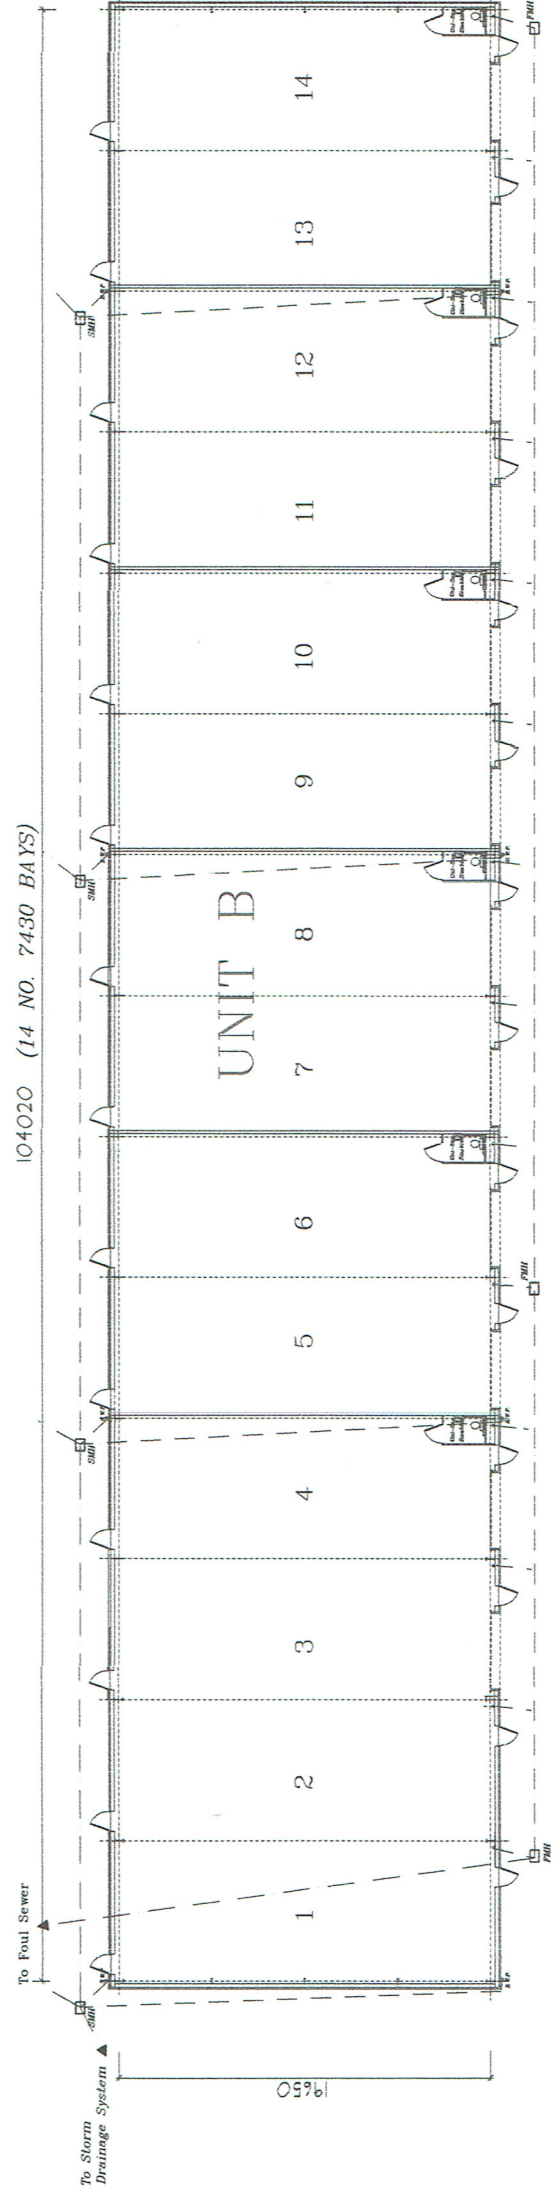

NORTH - WEST ELEVATION

SOUTH - EAST ELEVATION

ROOF PLAN

LAYOUT PLAN

SOUTH - WEST ELEVATION

NORTH - EAST ELEVATION

TITLE: Proposed Industrial Units.	CLIENT: Starburst Ltd.	SCALES: 1:400 @ A3
	SITE ADDRESS: Unit B, Matrix Park, Swansea Enterprise Park, Bon-y-Maen, Swansea.	DRAWING NO. 222190/6
		REV: A