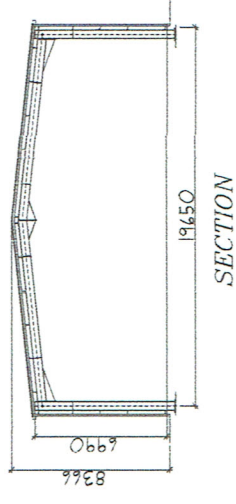

NORTH - WEST ELEVATION

SOUTH - EAST ELEVATION

ROOF PLAN

LAYOUT PLAN

SOUTH - WEST ELEVATION

NORTH - EAST ELEVATION

TITLE: Proposed Industrial Units.	CLIENT: Starburst Ltd.	SCALES: 1:400 @ A3
	SITE ADDRESS: Unit B, Matrix Park, Swansea Enterprise Park, Bon-y-Maen, Swansea.	DRAWING NO. 222190/6
		REV: A