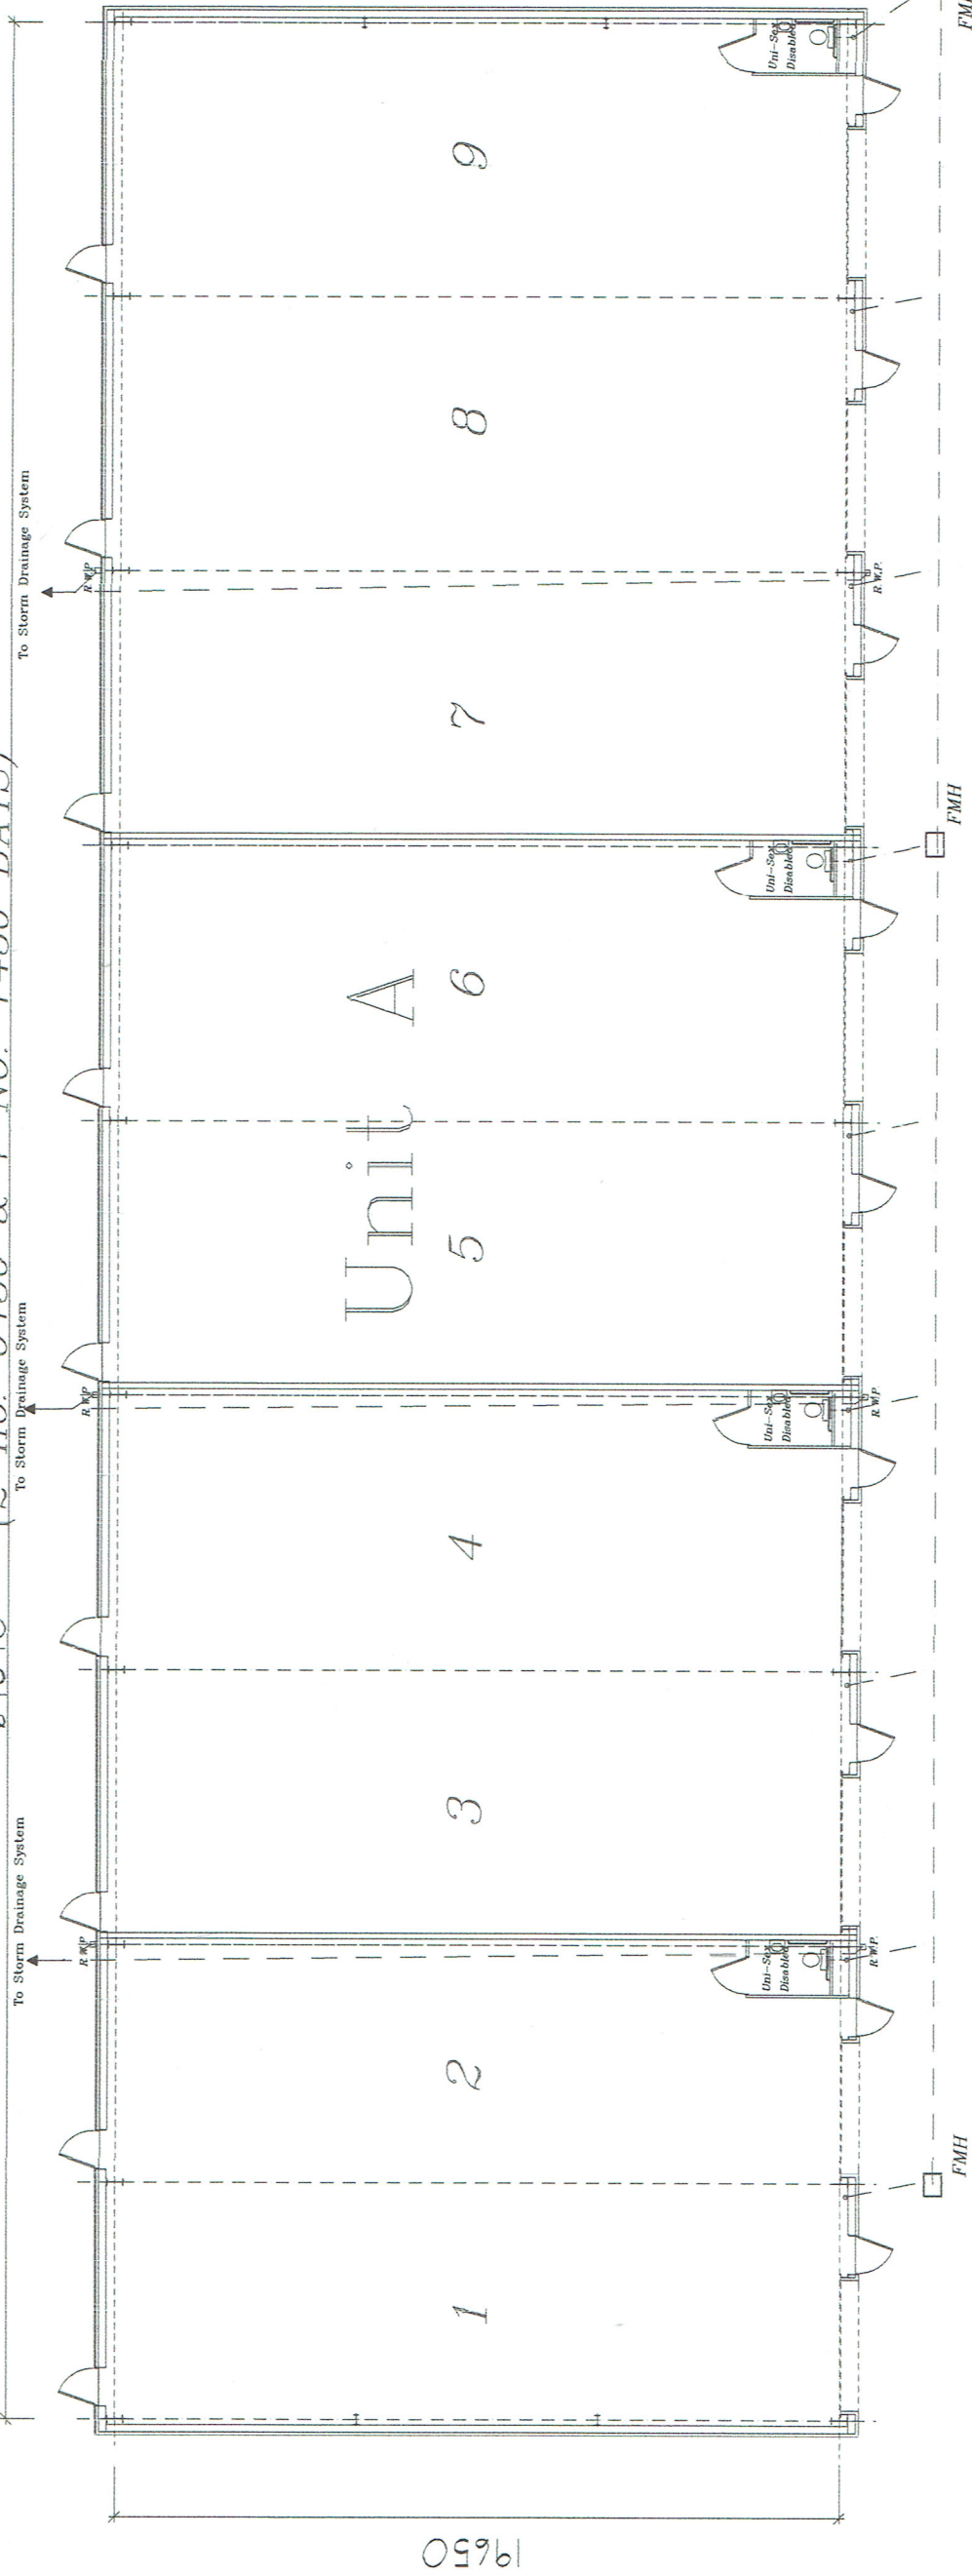

SOUTH-EAST ELEVATION

NORTH-WEST ELEVATION

ROOF PLAN

SOUTH-WEST ELEVATION

NORTH-EAST ELEVATION

SECTION

64870 (2 no. 6430 & 7 NO. 7430 BAYS)

LAYOUT PLAN

CLIENT Starburst Ltd. SITE ADDRESS Unit A, Matrix Park, Swansea Enterprise Park, Bon-y-Maen, Swansea.	TITLE: Proposed Industrial Units.	SCALES: 1:200 & 1:400 @ A3	REV: 222190/5 A
	DRAWING NO. 222190/5 A		