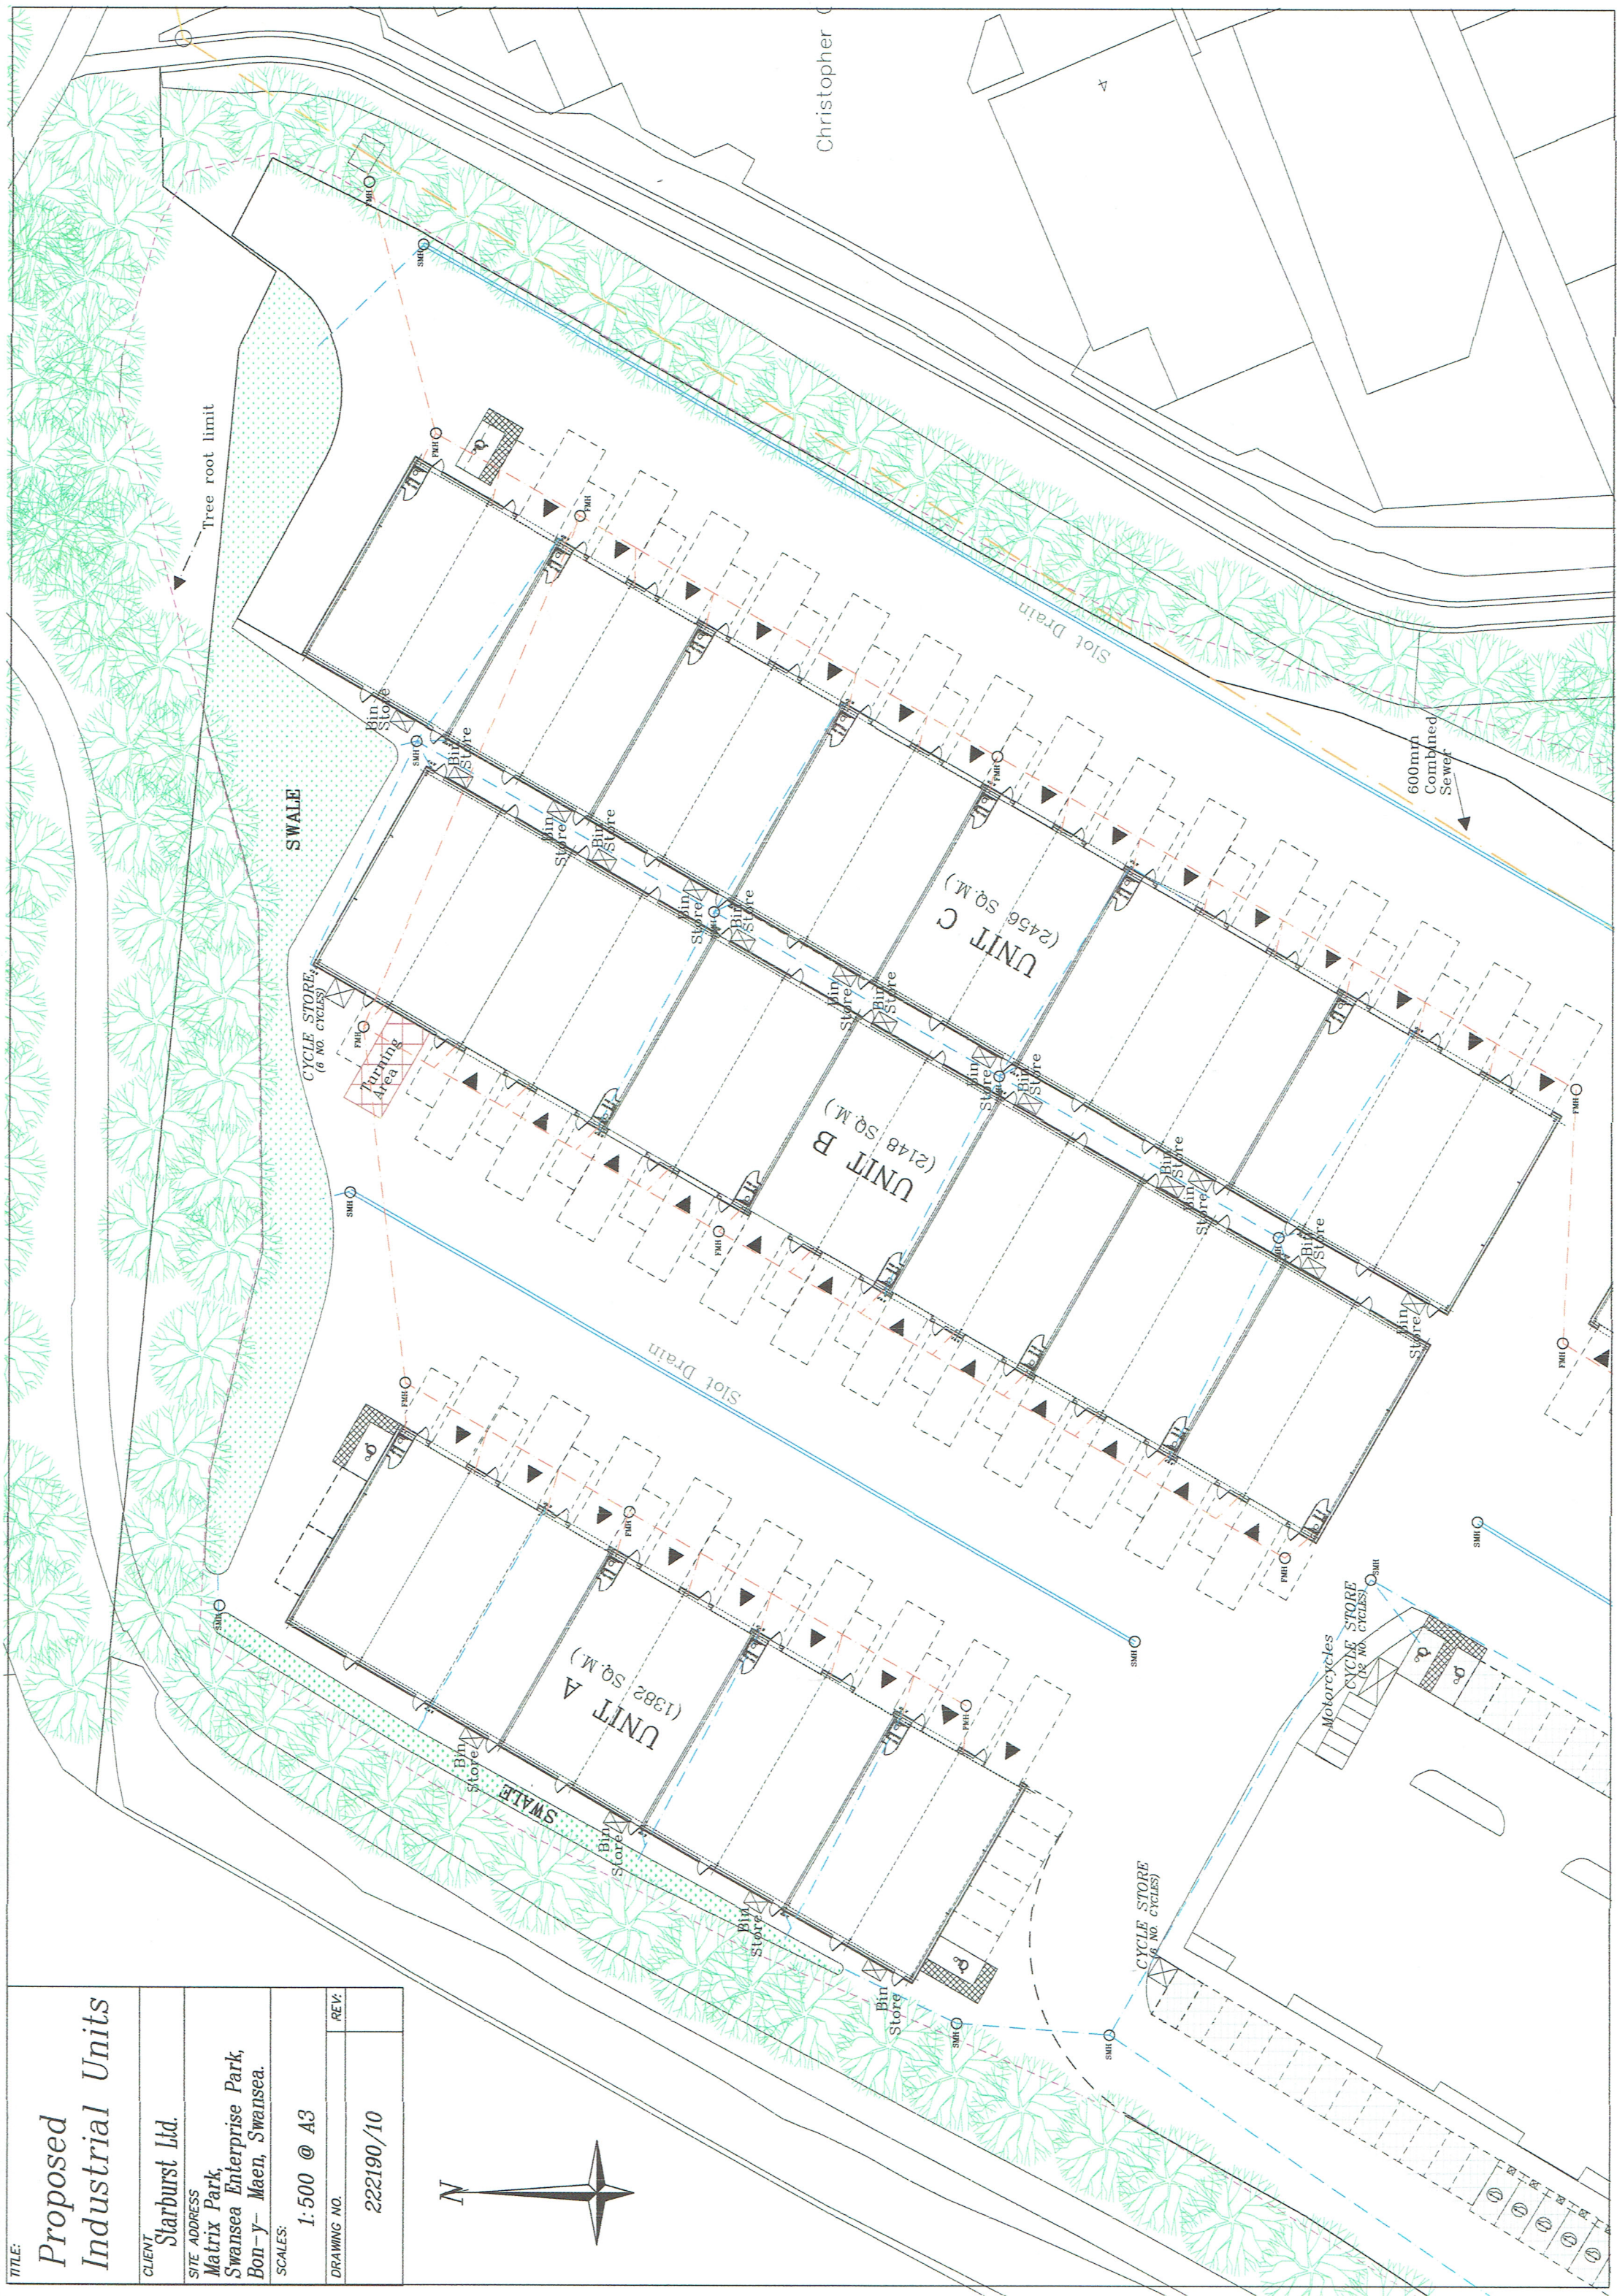

TITLE: Proposed Industrial Units	
CLIENT: Starburst Ltd.	SITE ADDRESS: Matrix Park, Swansea Enterprise Park, Bon-y-Maen, Swansea.
SCALES: 1:500 @ A3	DRAWING NO.: 222190/10
REV.:	

Christopher