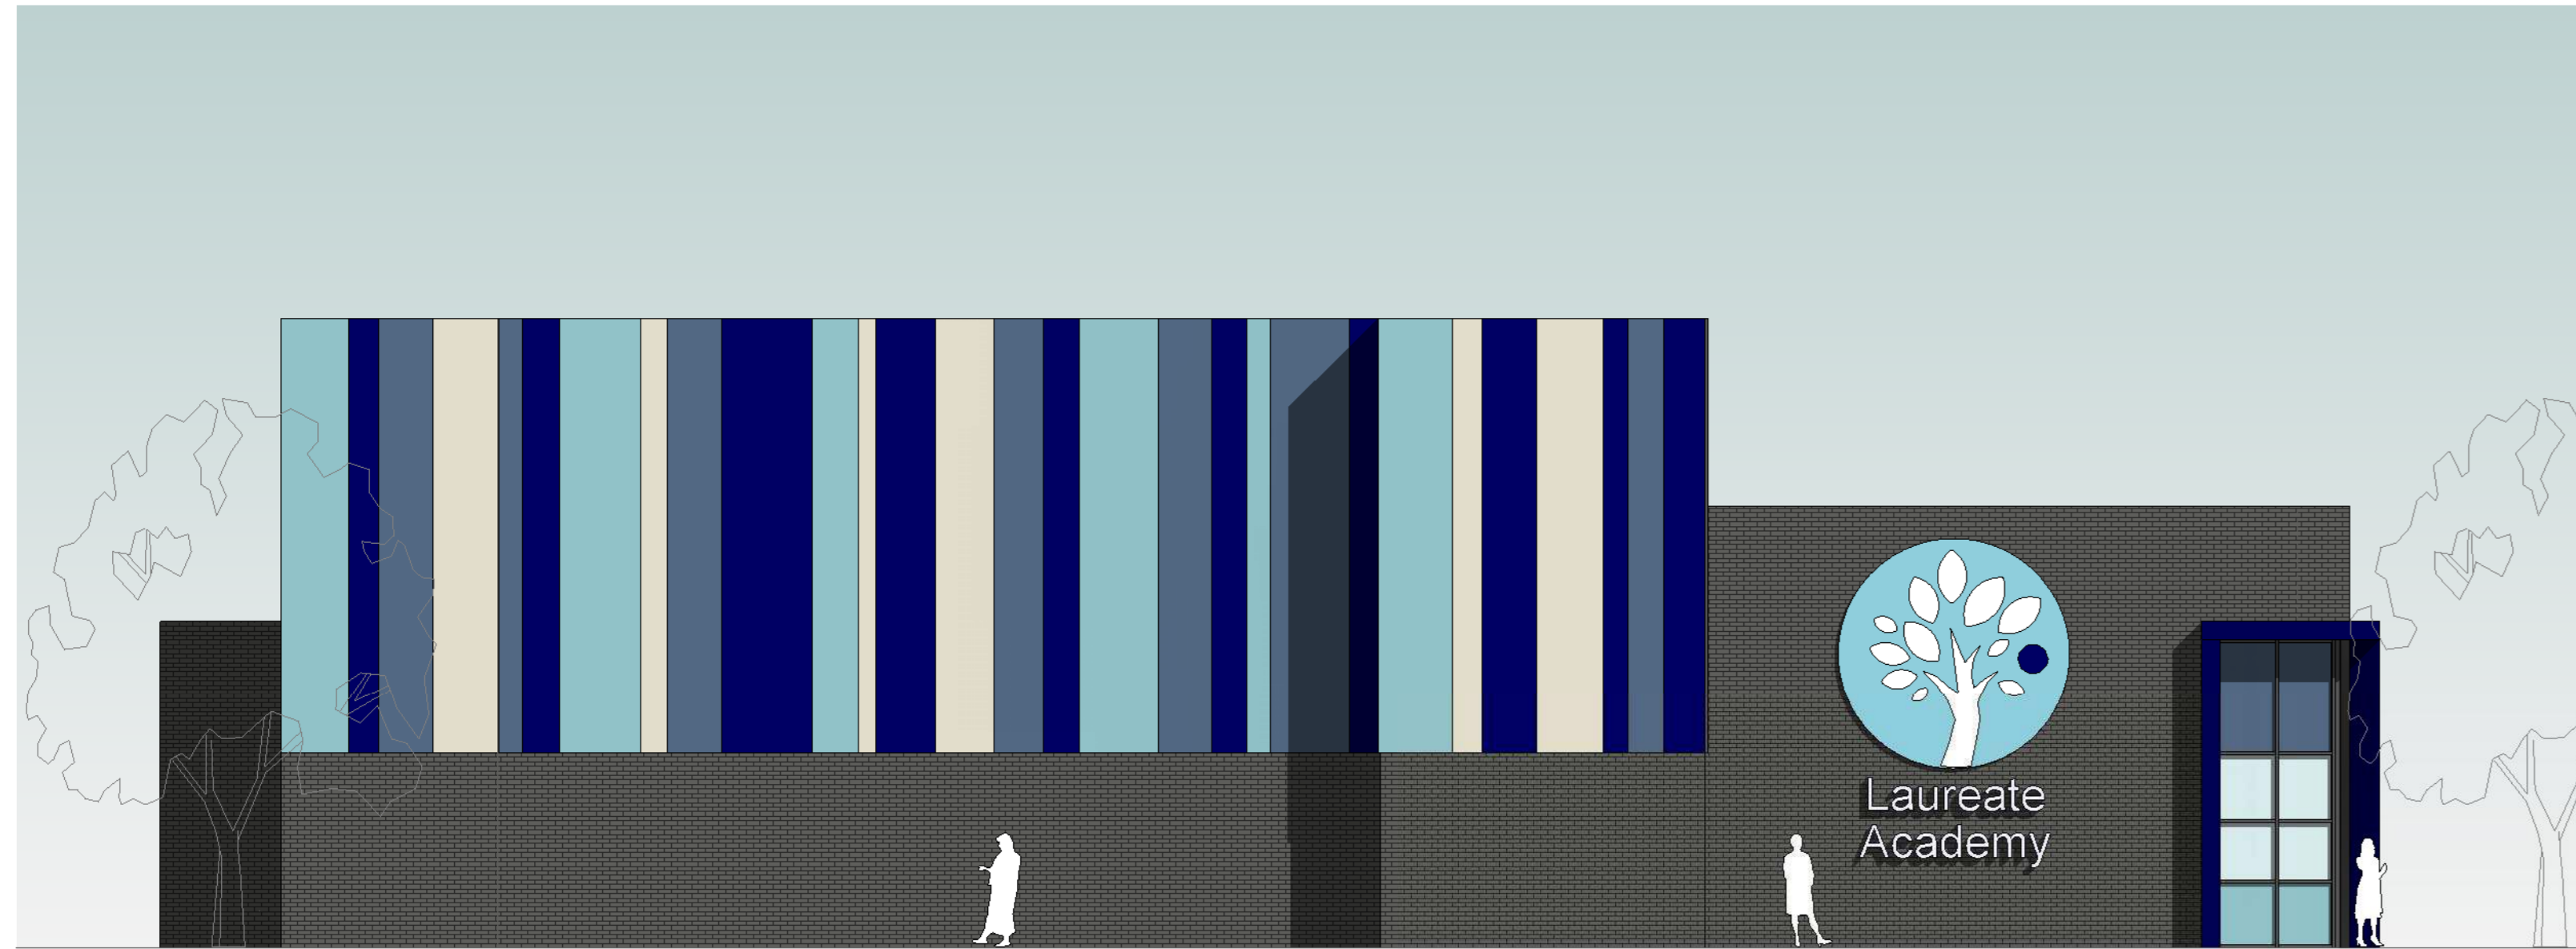

Proposed Sports Block Building Elevation North  
1 : 100

Proposed Sports Block Building Elevation South  
1 : 100

Proposed Sports Block Building Elevation East  
1 : 100

Proposed Sports Block Building Elevation West  
1 : 100

PROJECT  
**Laureate Academy**  
Hemel Hempstead, HP1 3DW

DRAWING TITLE  
**External Building Elevations - Sports Block**

STATUS CODE	SCALE
<b>S2 : Suitable for information</b>	<b>1 : 100@AO</b>
DRAWING USAGE:	
PROJECT - ORIGINATOR - VOLUME - LEVEL - TYPE - ROLE - CLASS - NUMBER	STATUS - REVISION
156265-STL-XX-ZZ-DR-A-21001	S2_P13