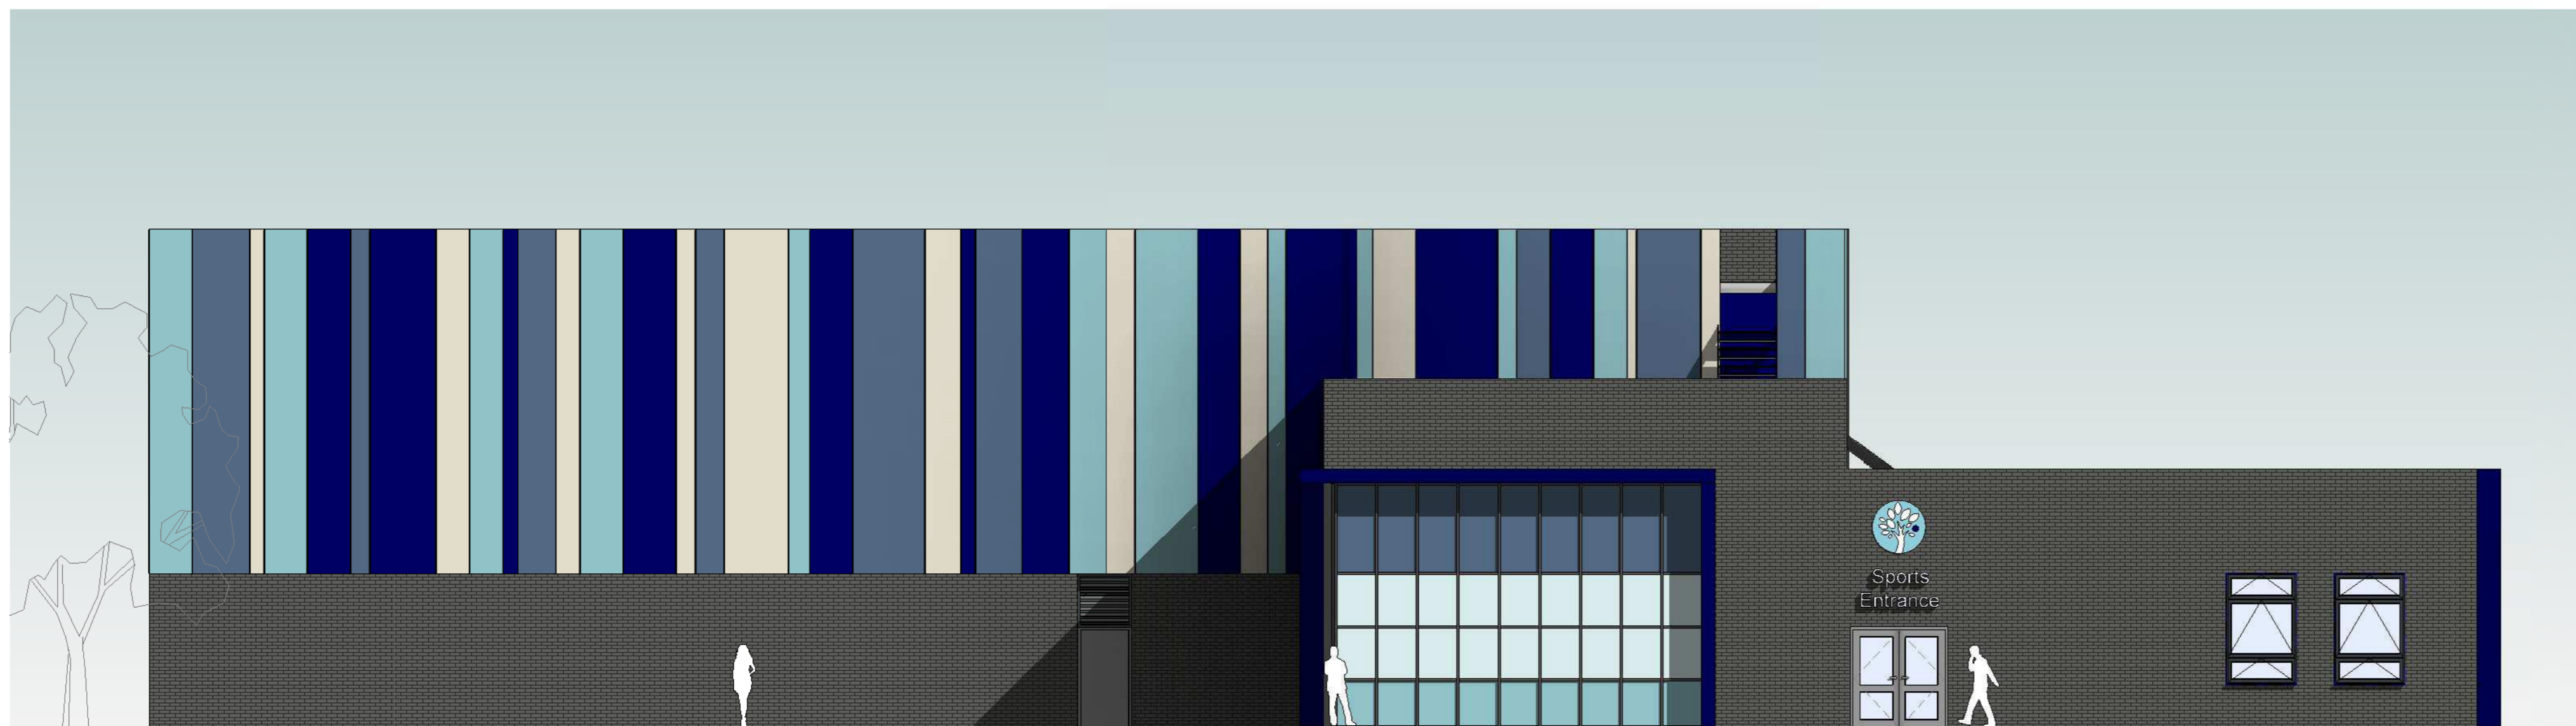

Proposed Sports Block Building Elevation North  
1 : 100

Proposed Sports Block Building Elevation South  
1 : 100

Proposed Sports Block Building Elevation East  
1 : 100

Proposed Sports Block Building Elevation West  
1 : 100

PROJECT  
**Laureate Academy**  
Hemel Hempstead, HP1 3DW

DRAWING TITLE  
**External Building Elevations - Sports Block**

STATUS CODE	SCALE
<b>S2 : Suitable for information</b>	<b>1 : 100@AO</b>
DRAWING USAGE:	
PROJECT - ORIGINATOR - VOLUME - LEVEL - TYPE - ROLE - CLASS - NUMBER	STATUS - REVISION
156265-STL-XX-ZZ-DR-A-21001	S2_P13