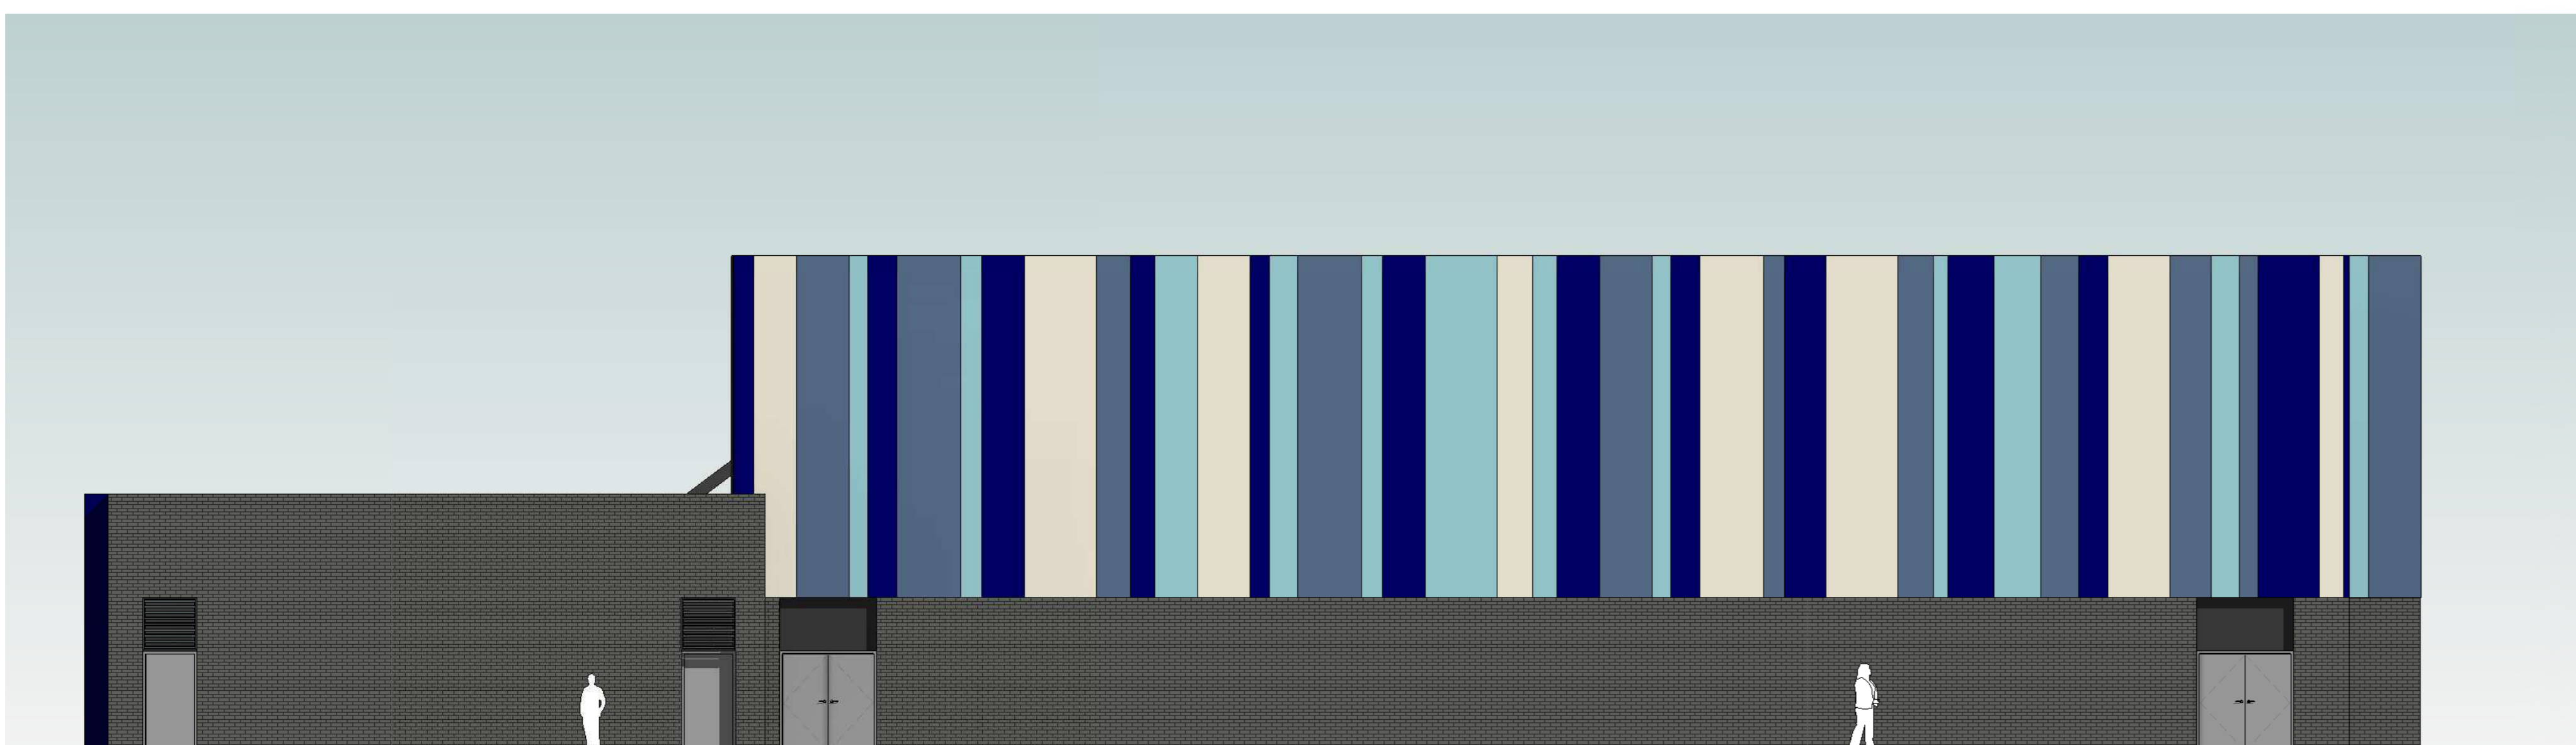

Proposed Sports Block Building Elevation North  
1 : 100

Proposed Sports Block Building Elevation South  
1 : 100

Proposed Sports Block Building Elevation East  
1 : 100

Proposed Sports Block Building Elevation West  
1 : 100

S2	P13	26/09/2023	CEM 5 elevations			
S2	P11	21/09/2023	Post CEM 4 Issue			
STATUS	REV	DATE	DESCRIPTION	REVISOR	CHECKED BY	ORIGINATOR NO
				RB	NE	156265

CLIENT  
**Bowmer & Kirkland**

CONSULTANT  
**STRIDE TREGLOWN**  
www.stridetreglow.com

PROJECT  
**Laureate Academy**  
Hemel Hempstead, HP1 3DW

DRAWING TITLE  
**External Building Elevations - Sports Block**

STATUS CODE	SCALE
<b>S2 : Suitable for information</b>	<b>1 : 100@AO</b>
DRAWING USAGE:	
PROJECT - ORIGINATOR - VOLUME - LEVEL - TYPE - ROLE - CLASS - NUMBER	STATUS - REVISION
156265-STL-XX-ZZ-DR-A-21001	S2_P13